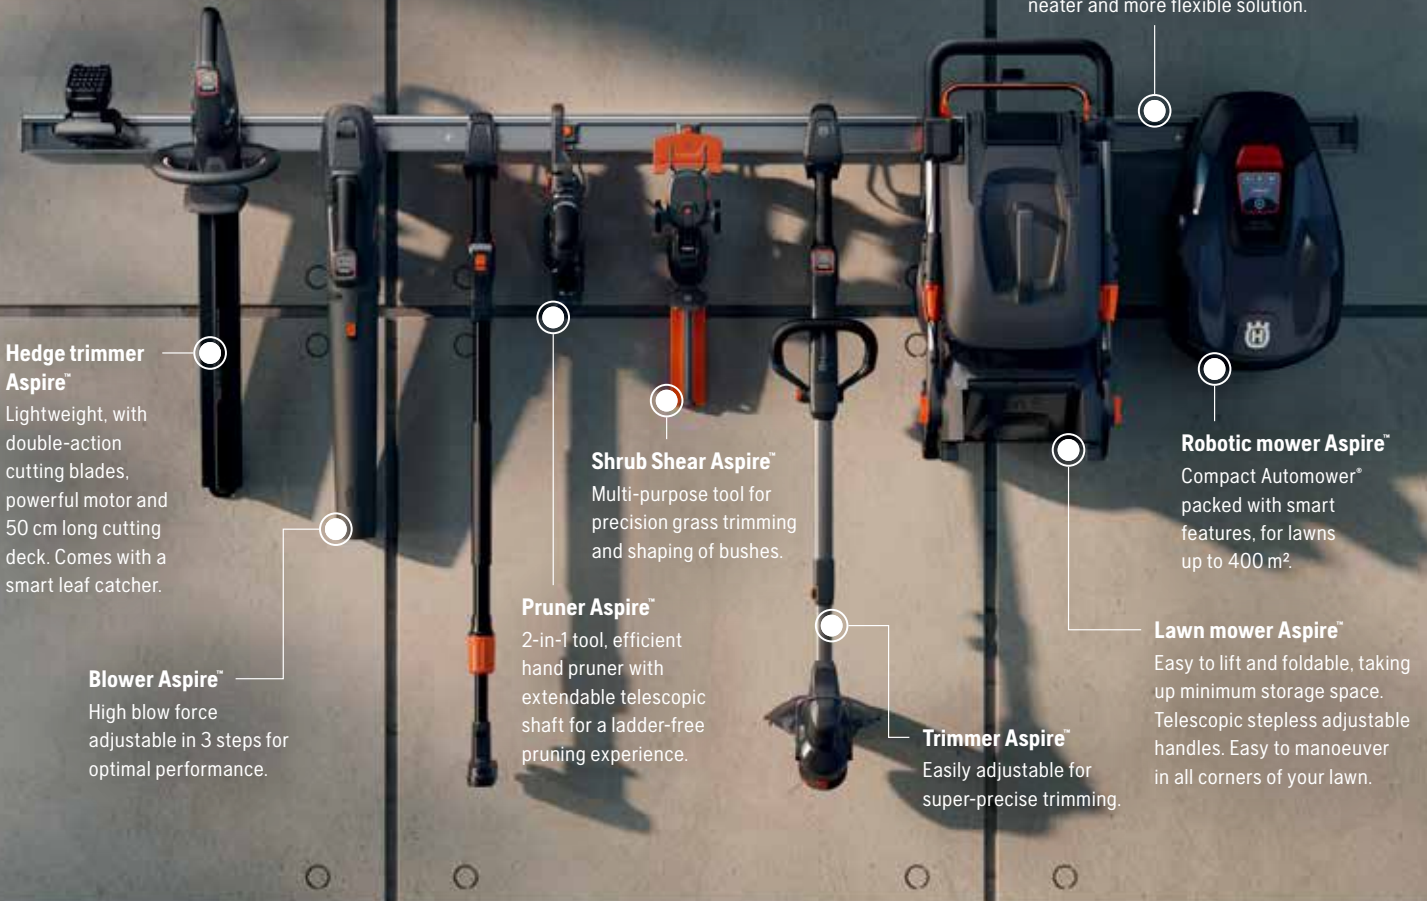

INSTALLATION AND BLADES

Efficiency right from the start

Naturally, we've got everything you need to begin your robotic mowing experience immediately. Our practical installation kit comes in three different sizes and contains boundary wire, stakes, couplers and connectors in different sizes and lengths, to fit just about any type or size of lawn. And with pivoting, multi-edge genuine Automower® blades, you can be sure of a razor-sharp cut, every time. Should you need help, our dealers are always ready to assist you with your installation. Find out more at husqvarna.com/AutomowerParts

NEW HUSQVARNA ASPIRE™

Enjoy smarter garden work with compact, efficient tools

Husqvarna Aspire™ is a new range of efficient garden tools with compact, flexible design and smart details to make your garden work enjoyable. The 18V **POWER FOR ALL** ALLIANCE battery system provides truly cordless convenience and great performance. Ideal for you who want to keep your own little garden the greatest place to be – with the least possible work effort.

Aspire™ storage rail

Each Aspire™ product has a bespoke metal hook, ready to mount directly on the wall for easy and stable storage. The storage rail provides an even neater and more flexible solution.

Hedge trimmer Aspire™

Lightweight, with double-action cutting blades, powerful motor and 50 cm long cutting deck. Comes with a smart leaf catcher.

Blower Aspire™

High blow force adjustable in 3 steps for optimal performance.