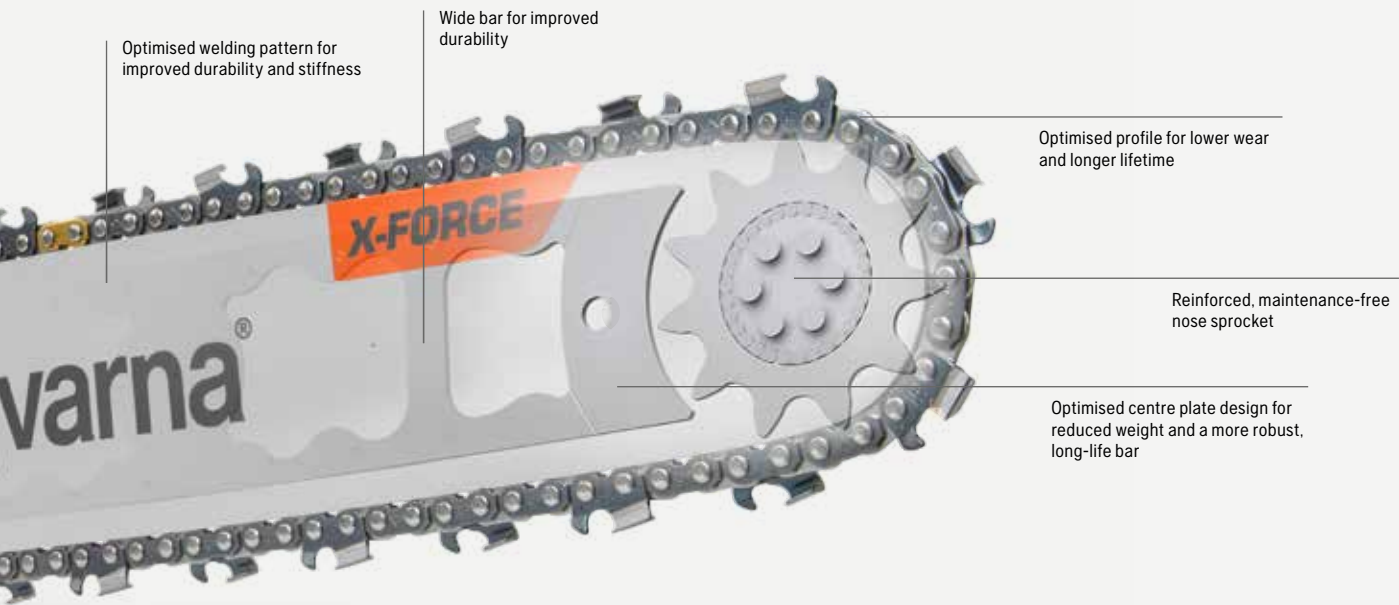

The X-CUT™ chain delivers outstanding sharpness and – even more importantly – sharpness that lasts considerably longer before filing is needed

X-CUT™ is made for making faster cuts, and it's ready to be used straight out of the box. The smooth cutting reduces the feed force needed, making the work easier on your body.

Thanks to the intuitive golden tie strap function, you easily locate the starting point, making filing the chain easier

HUSQVARNA X-CUT™ S93G

This semi-chisel 3/8" mini 1.3 mm S93G chain is developed to fit smaller rear- and top-handle saws. Optimised geometry and grinding provides high cutting speed as well as low kick back. High efficiency balanced against the available power from the chainsaw will enable a smooth and precise cut.

HUSQVARNA X-CUT™ SP33G

Semi-chisel Pixel .325" 1.3 mm chain with low kick back and low stretch. The narrow kerf equals impressive cutting efficiency. Developed for professional use on mid-size chainsaws, up to 55 cc. Original equipment on most Husqvarna 550 XP® chainsaws.

HUSQVARNA X-CUT™ S35G

Semi-chisel .325" 1.5 mm chainsaw chain developed for everyday professional use on 50–60 cc saws. A tough and reliable chain with a robust, pre-stretched standard chassis. Offers long-lasting sharpness, outstanding durability with low stretch and high cutting efficiency.